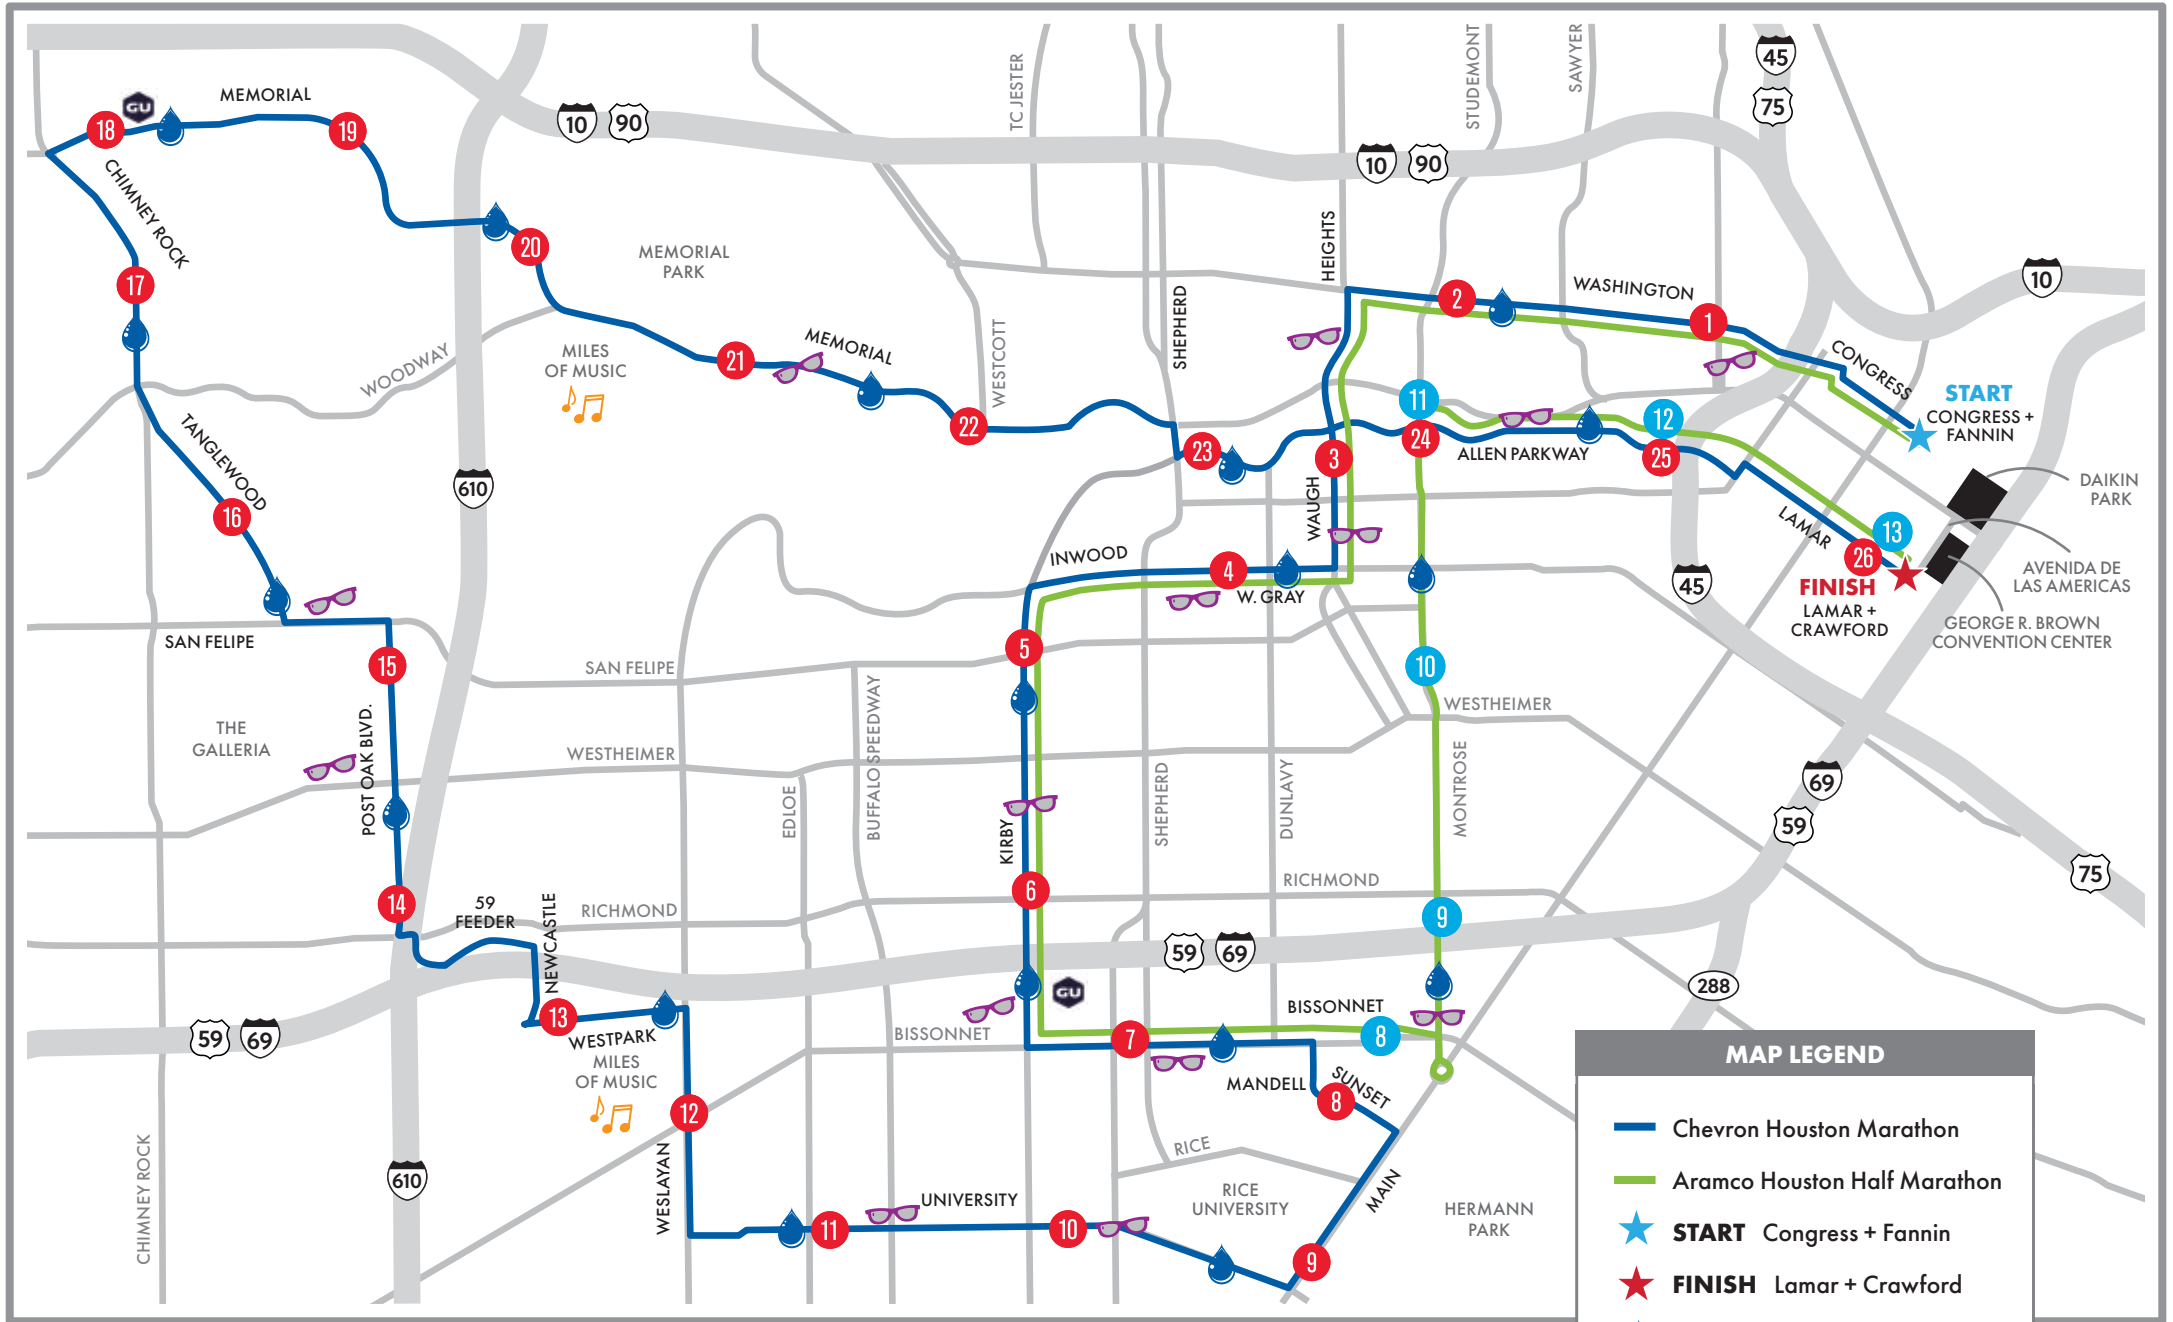

COURSE MAP

Chevron Houston Marathon & Aramco Houston Half Marathon

MAP LEGEND

- Chevron Houston Marathon
- Aramco Houston Half Marathon
- START** Congress + Fannin
- FINISH** Lamar + Crawford
- Refueling Stations
- Gu Energy Gels
- Recommended Spectator Viewing Areas