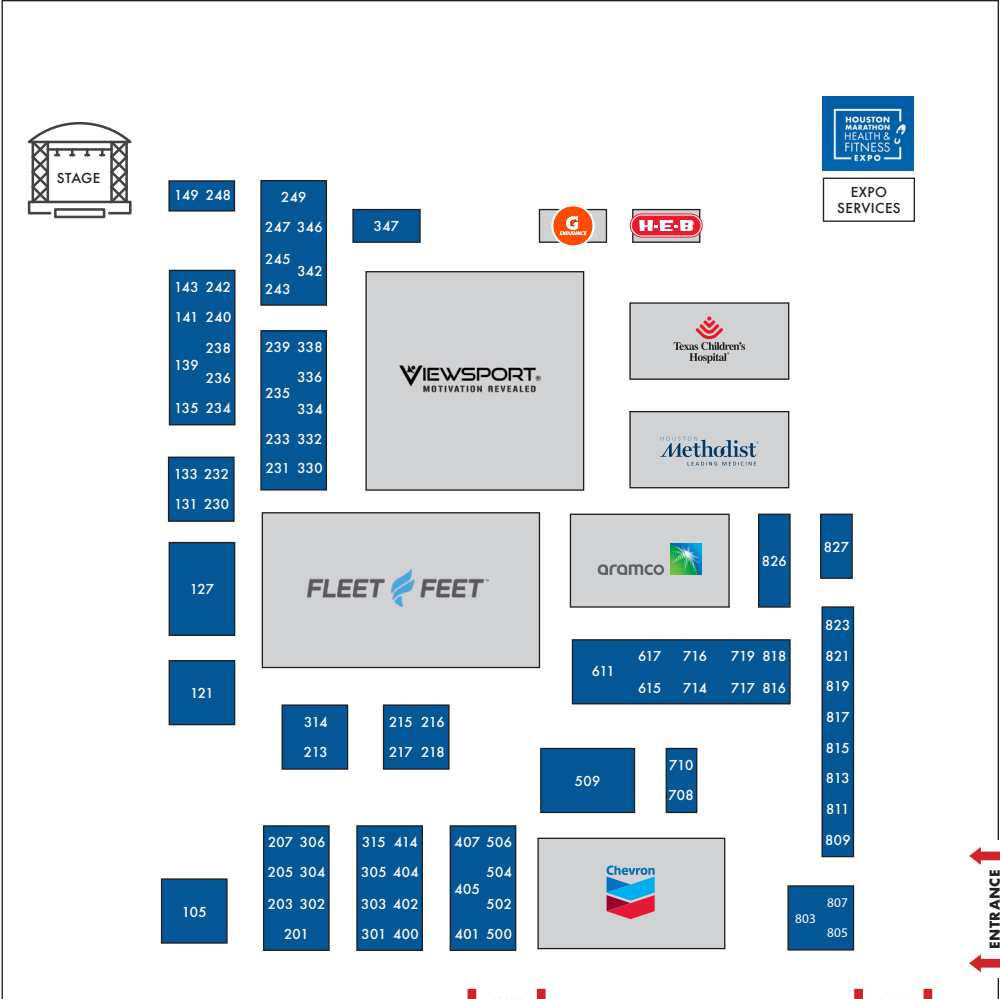

# HOUSTON MARATHON HEALTH & FITNESS EXPO

Presented by Texas Children's Hospital and Houston Methodist

EXPO SERVICES

149 248

249  
247 346  
245 342  
243

347

143 242  
141 240  
238  
139 236  
135 234

239 338  
235 336  
233 334  
231 332  
231 330

133 232  
131 230

826

827

127

617 716 719 818  
611 615 714 717 816

823  
821  
819  
817  
815  
813  
811  
809

121

314  
213

215 216  
217 218

509

710  
708

105

207 306  
205 304  
203 302  
201

315 414  
305 404  
303 402  
301 400

407 506  
504  
405 502  
401 500

807  
803 805

ENTRANCE

EXIT

EXIT

SHOPPING

SPONSORS

Organization Name	Booth Number
1st Step Pro Wellness	315
4C Foods	306
Active Pacific	823
All of Us Research Program	303
Allied Powers	232
April Murphy Artist	236
Aramco Services	618
AURIA	710
BeeCause Charms/ Haven Defense	231
Big Sur International Marathon	502
Bondi Band	401
CanCare	338
Chevron	501
Counter Cultur3	500
Divas Running Series	819
Finish Line Sports	714
Fitletic	716
Fleet Feet Houston	127
Fleet Feet Houston	121
Fleet Feet Houston	219
FLIPBELT	801
FOND MEMORIES GRAPHICS	230
Gatorade Endurance	447
Green Mountain Energy	414
HEB	547
Hellenic Cultural Center of the Southwest	213
HelloFresh	402
HMC Autographs	207
HMC Race Guards	205
Houston Dynamo/Dash	249
Houston Marathon Foundation	203
Houston Marathon Legacies	238
Houston Marathon Pace Team	240
Houston Methodist	535
iKOR Labs	807
John Medeu	719
JUNK Brands	815
Kendra Scott	141
KP CREATIONS LLC	235
KT Tape	234
LasikPlus	708
LTI	811
Marathon Charms & Gifts	400
Marathon Tours & Travel	506
Massage Envy	139
Medsense Massagers	821