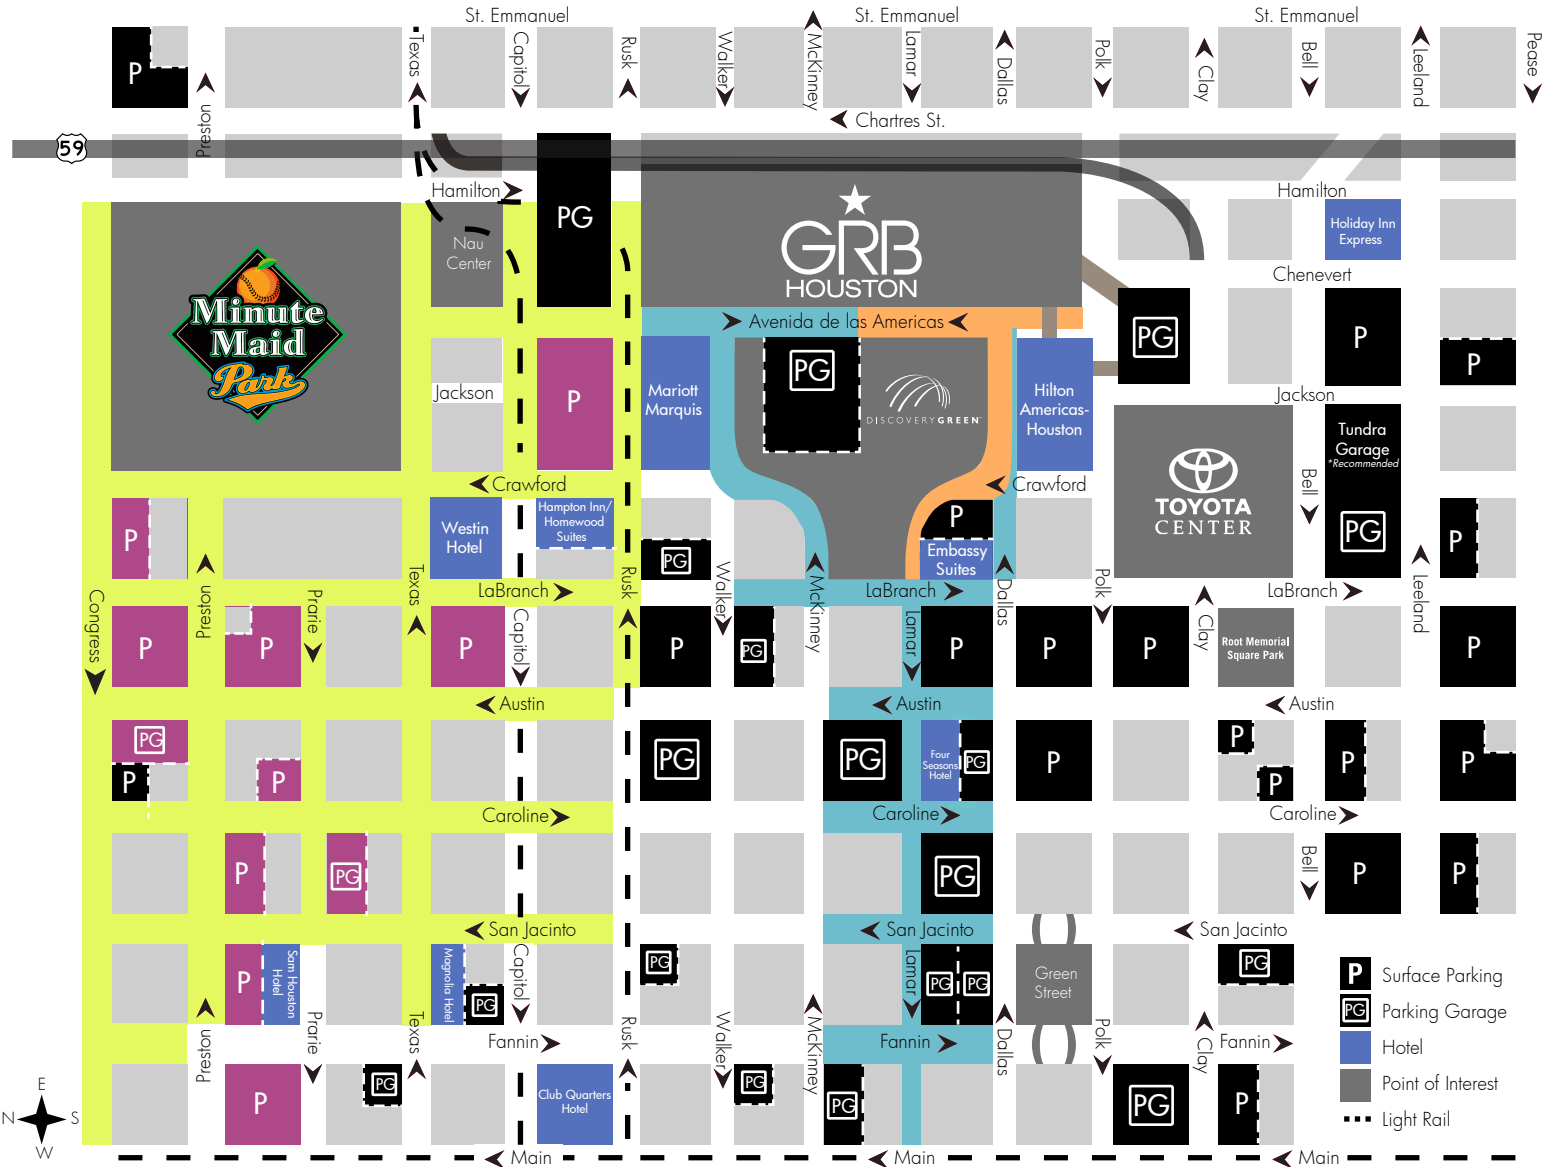

RACE DAY PARKING

SUNDAY, JANUARY 15, 2017

Parking is available at privately owned surface lots and parking garages around the George R. Brown Convention Center and downtown area. The Chevron Houston Marathon does not control parking hours or price. Be prepared to pay cash to the lot attendants for race weekend parking.

On Sunday race day, participants should arrive early (before 5:30 am) to allow for traffic and parking. Streets comprising the start line will close at 5:30 am. HPD will begin closing other streets in the downtown area at 5:30 am.

*For spectators arriving after 7:30 am, we recommend parking north of Rusk for easiest access to spectator amenities.

Visit www.houstonmarathon.com for street closure listings and times.

- P PG Recommended parking for spectators arriving after 7:30 am
- Street closed Thurs. January 12th - Sun. January 15th
- Street closed Sun. January 15th (5:30 am - 7:30 am)
- Street closed Sun. January 15th (7:00 am - 2:00 pm)