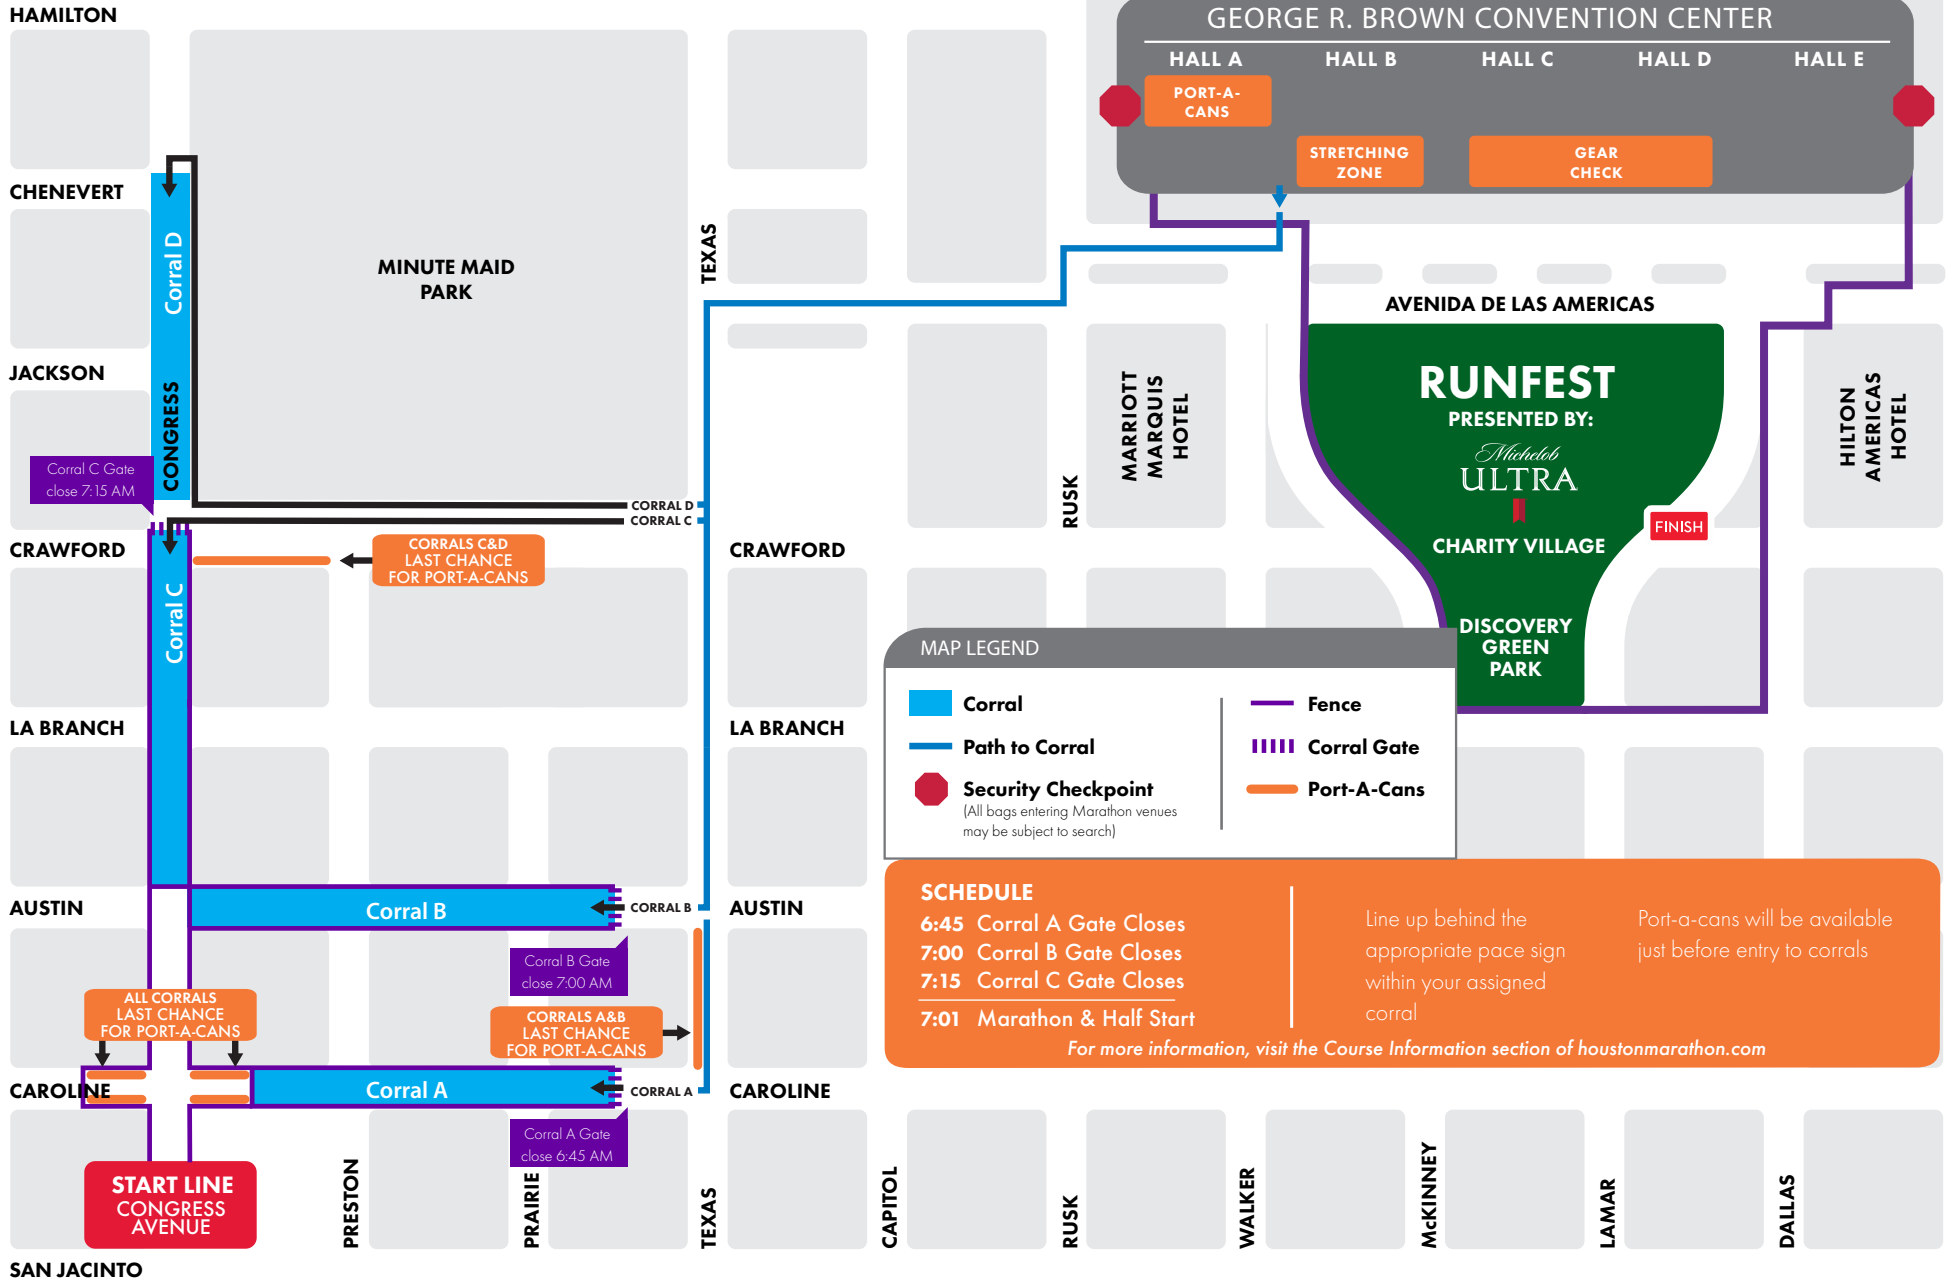

# 2019 START LINE MAP

CHEVRON HOUSTON MARATHON  
ARAMCO HOUSTON HALF MARATHON

Corral C Gate close 7:15 AM

CORRALS C&D LAST CHANCE FOR PORT-A-CANS

Corral B Gate close 7:00 AM

CORRALS A&B LAST CHANCE FOR PORT-A-CANS

Corral A Gate close 6:45 AM

ALL CORRALS LAST CHANCE FOR PORT-A-CANS