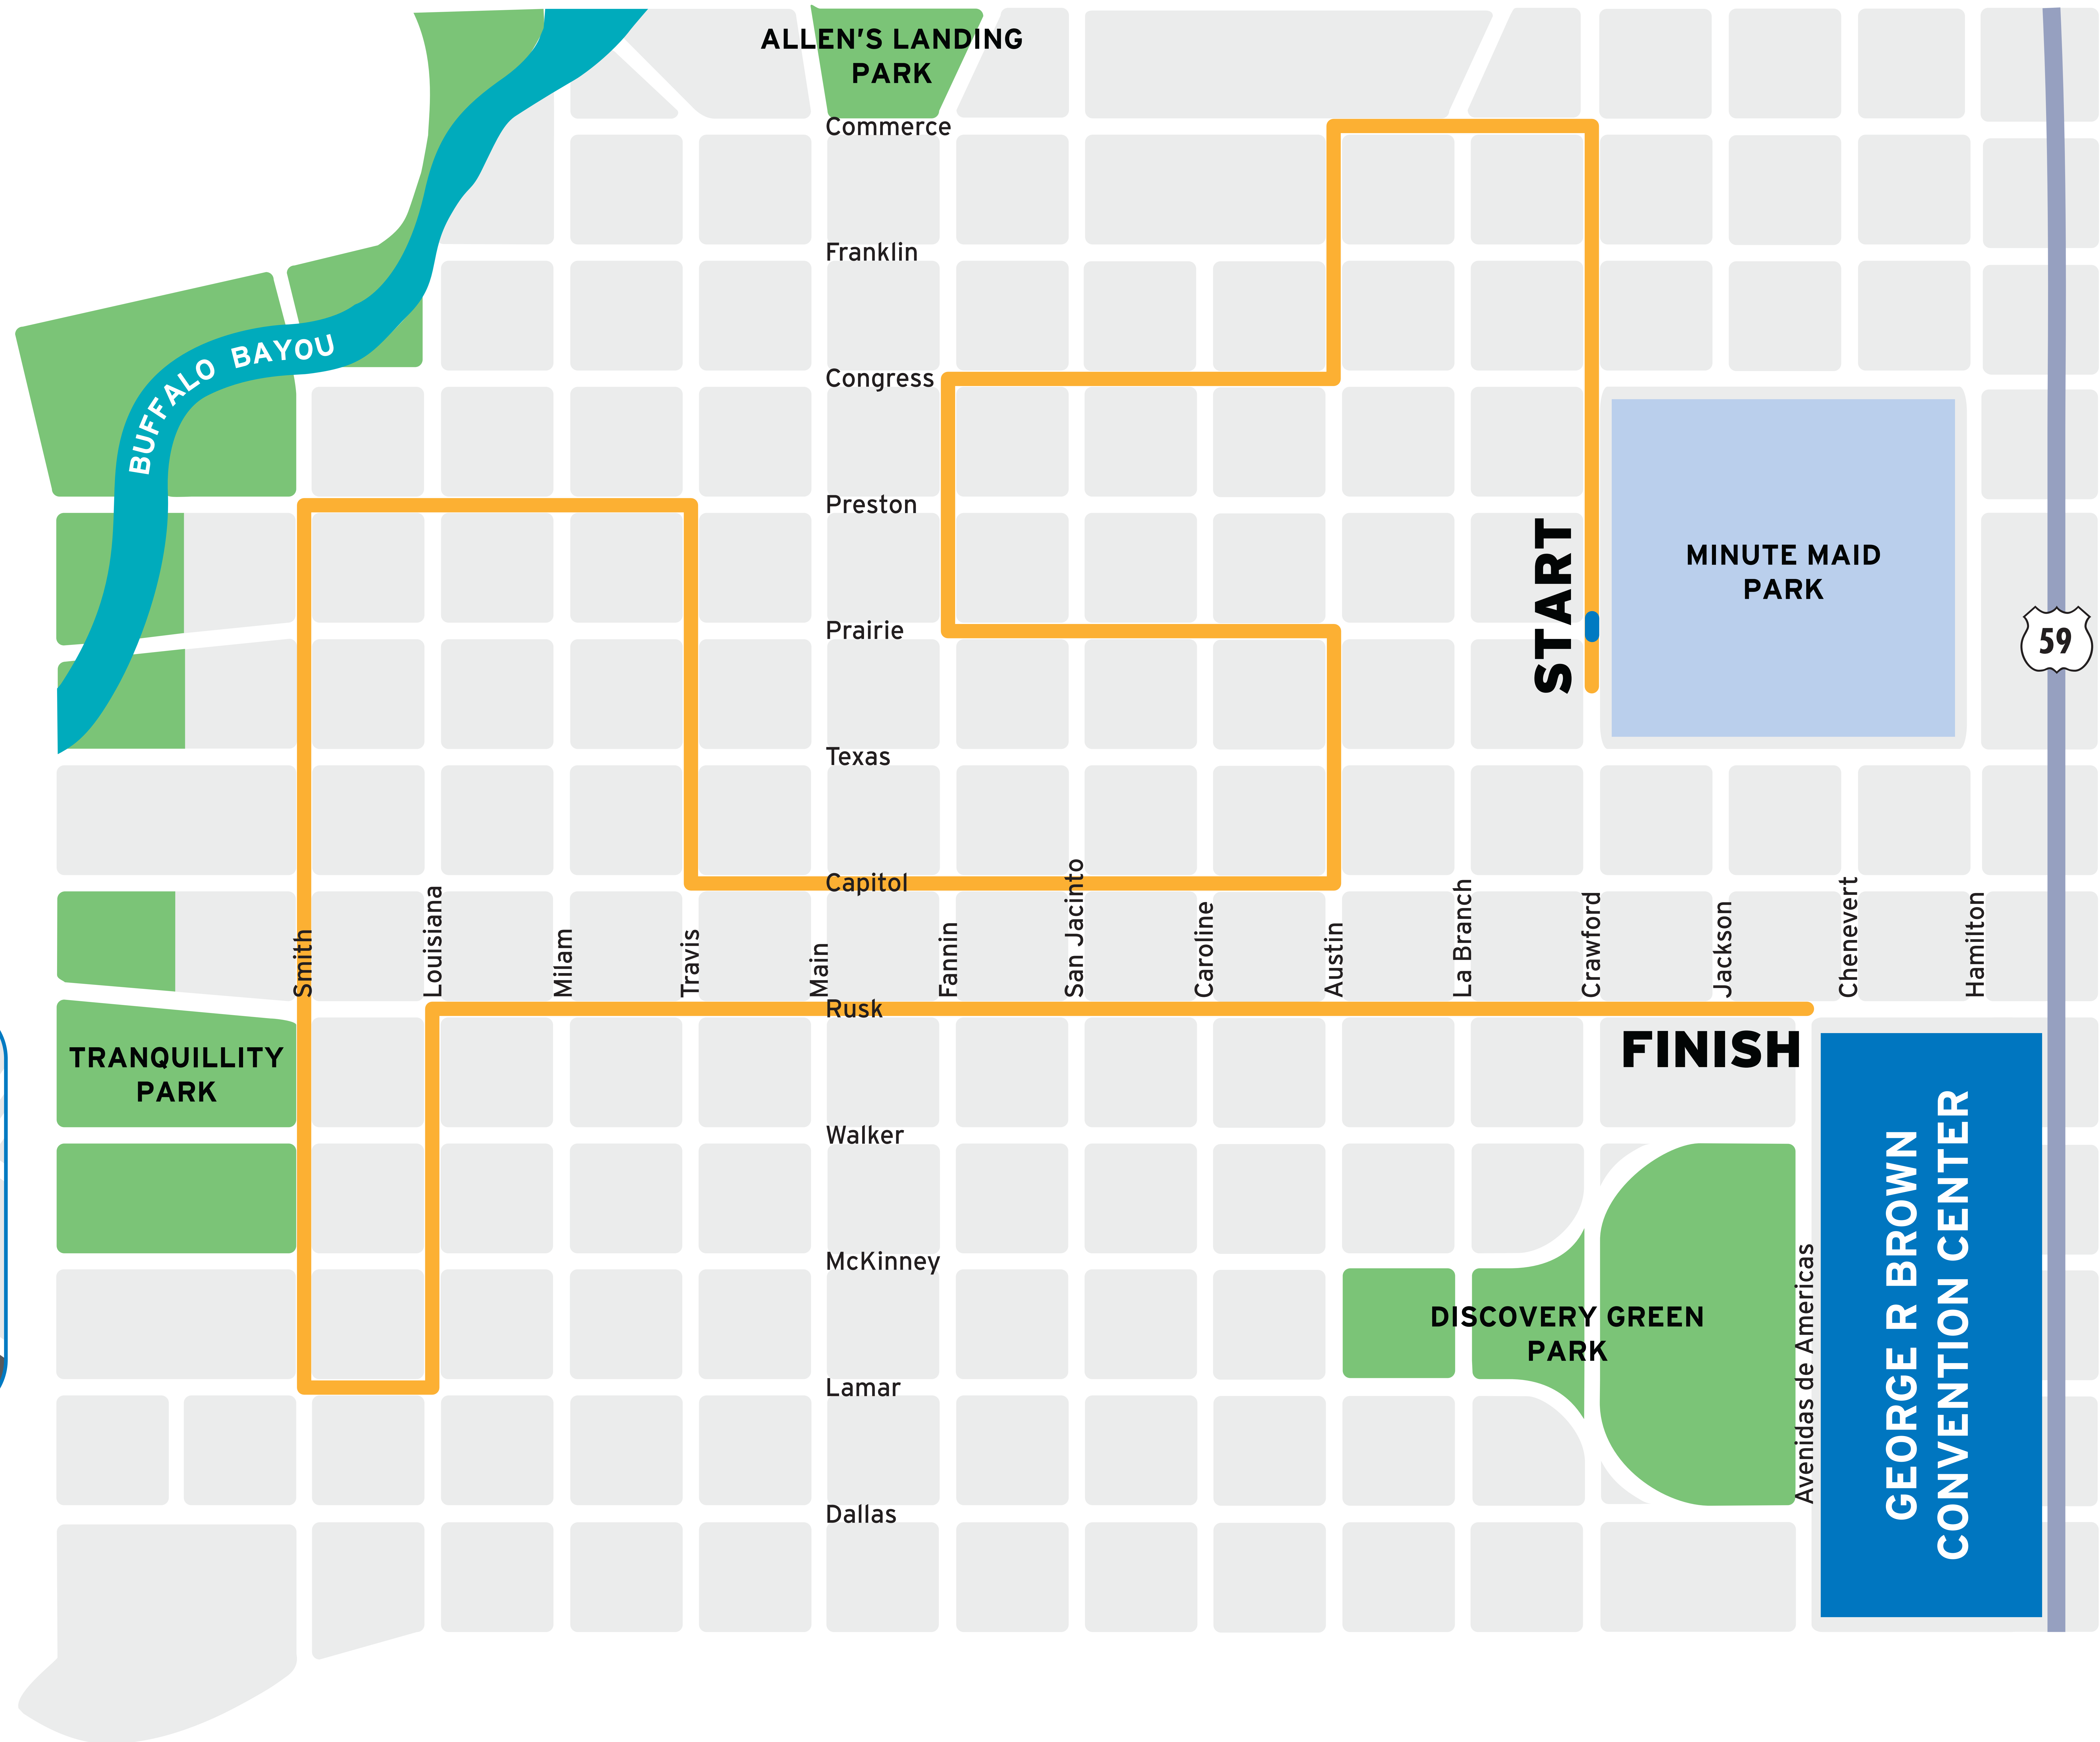

ep 5K Houston's Fun Run

MAP LEGEND

- EP5K Houston's Fun Run
START on CRAWFORD
- Start Line for Chevron Houston Marathon
START at CRAWFORD & PRAIRIE

**GEORGE R BROWN
CONVENTION CENTER**